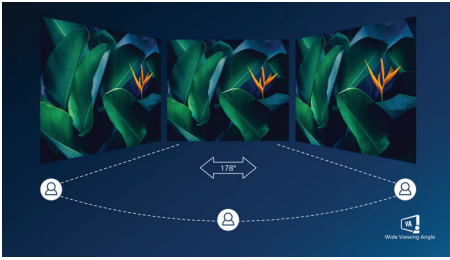

LCD monitor
V Line 24 (23.8" / 60.5 cm diag.), 1920 x 1080 (Full HD)

Highlights

VA display

Philips VA LED display uses an advanced multi-domain vertical alignment technology which gives you super-high static contrast ratios for extra vivid and bright images. While standard office applications are handled with ease, it is especially suitable for photos, web-browsing, movies, gaming, and demanding graphical applications. It's optimized pixel management technology gives you 178/178 degree extra wide viewing angle, resulting in crisp images.