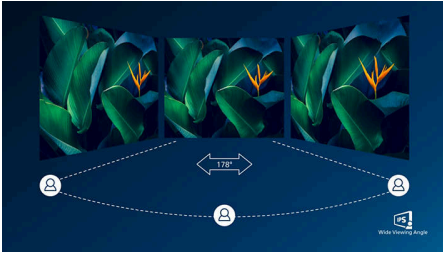

EasyRead mode

EasyRead mode for a paper-like reading experience

EasySelect Menu Toggle Key

The discreetly placed EasySelect Menu Toggle Key allows you to make quick and easy adjustments to monitor settings in the On-Screen Display menu.

Monitor

Full HD LCD monitor

24E1N1300A/00

Highlights

IPS technology

IPS displays use an advanced technology that gives you extra-wide viewing angles of 178/178 degrees, making it possible to view the display from almost any angle. Unlike standard TN panels, IPS displays give you remarkably crisp images with vivid colours, making them ideal not only for Photos, movies and web browsing, but