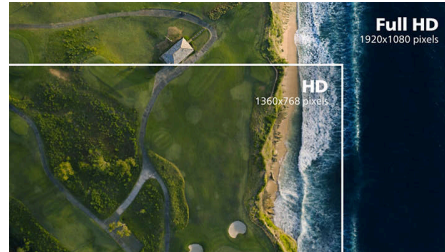

16:9 Full HD display

Picture quality matters. Regular displays deliver quality, but you expect more. This display features enhanced Full HD 1920 x 1080

resolution. With Full HD for crisp detail paired with high brightness, incredible contrast and realistic colours, expect a true-to-life picture.