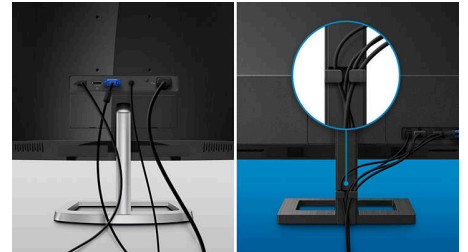

resolution. With Full HD for crisp detail paired with high brightness, incredible contrast and realistic colours, expect a true-to-life picture.

Cable management

Cable management is an intimate design that maintains a tidy workspace by organising the cables and wires required for the operation of a display device.