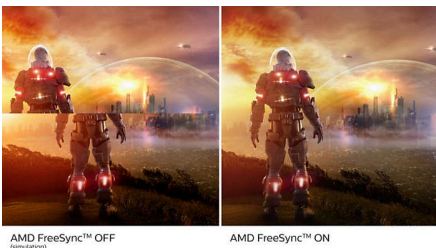

Ultra-smooth gaming

Gaming shouldn't be a choice between choppy gameplay or broken frames. With the new Philips monitor it doesn't have to be. Get fluid,

artifact-free performance at virtually any framerate with AMD FreeSync™ technology, smooth quick refresh and ultra-fast response time.