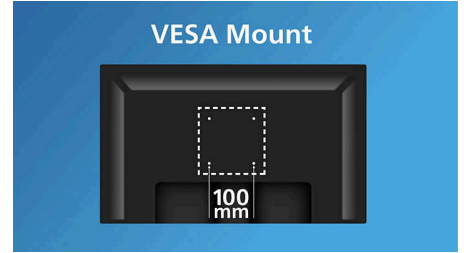

VESA mount for convenience

Industry-standard VESA mounting holes ensure compatibility with most small form factor PCs and thin clients.