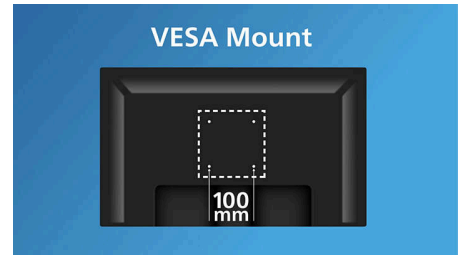

VESA mount for convenience

Industry-standard VESA mounting holes ensure compatibility with most small form factor PCs and thin clients.

Flicker-free