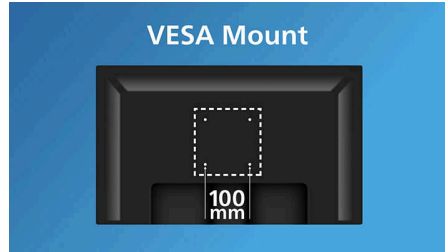

VESA mount for convenience

Industry-standard VESA mounting holes ensure compatibility with most small form factor PCs and thin clients.