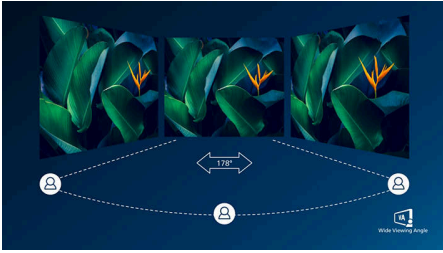

Monitor

4K UHD monitor

32E1N1800LA/00

Highlights

VA display

The Philips VA LED display uses an advanced multi-domain vertical alignment technology that gives you super-high static contrast ratios for extra-vivid and bright images. While standard office applications are handled with ease, it is especially suitable for photos, web browsing, films, gaming and demanding graphical applications. Its optimised pixel management technology gives you a 178/178 degree extra-wide viewing angle, resulting in crisp images.