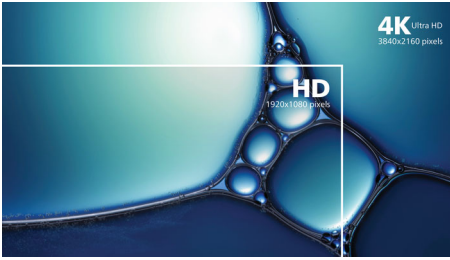

4K UHD monitor
5000 series 32 (31.5" / 80 cm diag.), 3840 x 2160 (4K UHD)

Highlights

UltraClear 4K UHD Resolution

These Philips displays utilize high performance panels to deliver UltraClear, 4K UHD (3840 x 2160) resolution images. Whether you are demanding professional requiring extremely detailed images for CAD solutions, using 3D graphics applications or a financial wizard working on huge spreadsheets, Philips displays will make your images and graphics come alive.