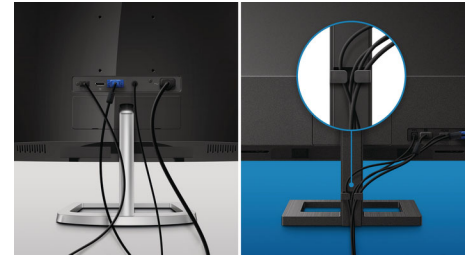

Cable management

Cable management is an intimate design that maintains tidy workspace by organizing cables and wires required for the operation of a display device.