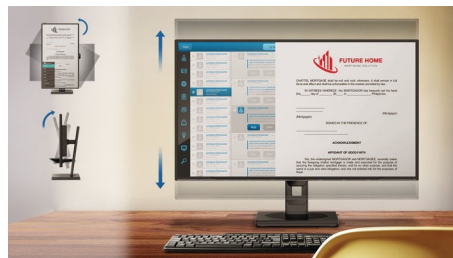

## MultiView technology

With the ultra-high resolution Philips MultiView display you can now experience a

world of connectivity. MultiView enables active dual connect and view so that you can work with multiple devices like a PC and notebook simultaneously, for complex multi-tasking.

## LowBlue Mode & Flicker-free

Our LowBlue Mode and Flicker-free technology have been developed to reduce eye strain and fatigue often caused by long hours in front of a monitor.

## EasySelect Menu Toggle Key

The discreetly placed EasySelect Menu Toggle Key allows you to make quick and easy adjustments to monitor settings in the On-Screen Display menu.

## Compact Ergo Base

The Compact Ergo Base is a people-friendly Philips monitor base that tilts, pivot and height-adjusts so each user can position the monitor for maximum viewing comfort and efficiency.