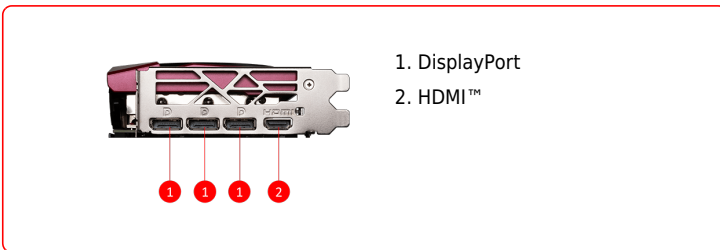

SPECIFICATIONS

Model Name	GeForce RTX™ 4070 SUPER 12G GAMING X SLIM MLG
Cores	7168 Units
Memory	12GB GDDR6X
Output	DisplayPort x 3 (v1.4a) HDMI™ x 1 (Supports 4K@120Hz HDR and 8K@60Hz HDR and Variable Refresh Rate (VRR) as specified in HDMI™ 2.1a)
功耗(W)	245W
供電接口	16-pin x 1
建議電源供應(W)	650W
最大螢幕輸出數量	4
G-SYNC® technology	Y
Digital Maximum Resolution	7680 x 4320

CONNECTIONS

FEATURES

- TRI FROZR 3**
 Stay cool and quiet. MSI's TRI FROZR 3 thermal design enhances heat dissipation all around the graphics card.
- TORX FAN 5.0**
 Fan blades linked by ring arcs and a fan cowl work together to stabilize and maintain high-pressure airflow.
- Copper Baseplate**
 A solid nickel-plated copper baseplate transfers heat from the GPU to all heat pipes for better cooling.
- Core Pipe**
 Precision-machined heat pipes ensure max contact and spread heat along the full length of the heatsink.
- Airflow Control**
 Wave-curved 3.0 fin edges disrupt unwanted airflow harmonics resulting in reduced noise.
- Zero Frozr**
 Zero Frozr is the calm before the storm, keeping fans still and maintaining silence until cooling is needed.
- Metal Backplate**
 A sturdy backplate helps to strengthen the graphics card while a flow-through design reduces trapped heat.
- MSI Center**
 The exclusive MSI Center software lets you monitor, tweak and optimize MSI products in real-time.