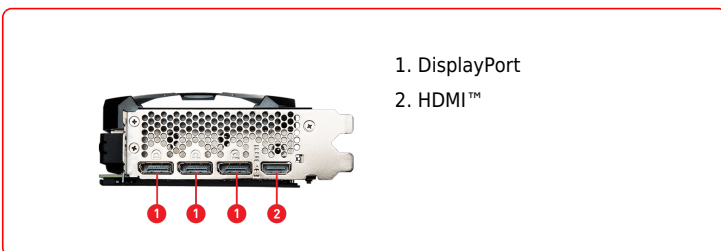

CONNECTIONS

1. DisplayPort
2. HDMI™