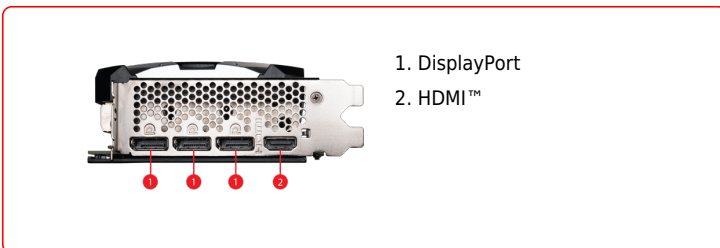

SPECIFICATIONS

Memory	12GB GDDR6X
Output	DisplayPort x 3 (v1.4a) HDMI™ x 1 (Supports 4K@120Hz HDR, 8K@60Hz HDR, and Variable Refresh Rate as specified in HDMI™ 2.1a)
Graphics Processing Unit	NVIDIA® GeForce RTX™ 4070 Ti
Interface	PCI Express® Gen 4
Core Clock Speed (MHz)	Extreme Performance: 2655 MHz (MSI Center) Boost: 2640 MHz
Memory Interface	192-bit
Memory Clock Speed (MHz)	21 Gbps
OpenGL Version Support	4.6
Maximum Displays	4
HDCP Support	Y
DirectX Version Support	12 Ultimate
Card Dimension(mm)	308 x 120 x 51 mm
Card Weight (g)	1177 g / 1771 g
Power consumption (W)	285 W
Recommended PSU (W)	700 W
Digital Maximum Resolution	7680 x 4320
Power Connectors	16-pin x 1
Mic-in/Headphone-out	1/1

CONNECTIONS

FEATURES

- Triple Fan**
 Three fans and a huge heatsink ensure a cool and quiet experience for you.
- TORX FAN 4.0**
 A masterpiece of teamwork, fan blades work in pairs to create unprecedented levels of focused air pressure.
- Copper Baseplate**
 A solid nickel-plated copper baseplate transfers heat from the GPU to all heat pipes for better cooling.
- Core Pipe**
 Precision-machined heat pipes ensure max contact to the GPU and spread heat along the full length of the heatsink.
- Airflow Control**
 Don't sweat it, Airflow Control guides the air to exactly where it needs to be for maximum cooling.
- Reinforcing Backplate**
 The reinforcing backplate features a flow-through design that provides additional ventilation.
- MSI Center**
 The exclusive MSI Center software lets you monitor, tweak and optimize MSI products in real-time.
- Afterburner**
 Take full control with the most recognized and widely used graphics card overlocking software in the world.