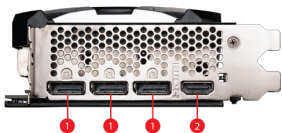

SPECIFICATIONS

Model Name	GeForce RTX™ 4070 Ti VENTUS 3X E1 12G OC
Graphics Processing Unit	NVIDIA® GeForce RTX™ 4070 Ti
Interface	PCI Express® Gen 4
Core Clocks	Extreme Performance: 2655 MHz (MSI Center) Boost: 2640 MHz
CUDA® CORES	7680 Units
Memory Speed	21 Gbps
Memory	12GB GDDR6X
Memory Bus	192-bit
Output	DisplayPort x 3 (v1.4a) HDMI™ x 1 (Supports 4K@120Hz HDR, 8K@60Hz HDR, and Variable Refresh Rate as specified in HDMI™ 2.1a)
HDCP Support	Y
Power consumption	285 W
Power connectors	16-pin x 1
Recommended PSU	700 W
Card Dimension (mm)	308 x 120 x 51 mm
Weight (Card / Package)	1177 g / 1771 g
DirectX Version Support	12 Ultimate
OpenGL Version Support	4.6
Maximum Displays	4
G-SYNC® technology	Y
Digital Maximum Resolution	7680 x 4320

CONNECTIONS

1. DisplayPort
2. HDMI™

FEATURES

- Triple Fan**
 Three fans and a huge heatsink ensure a cool and quiet experience for you.
- TORX FAN 4.0**
 A masterpiece of teamwork, fan blades work in pairs to create unprecedented levels of focused air pressure.
- Copper Baseplate**
 A solid nickel-plated copper baseplate transfers heat from the GPU to all heat pipes for better cooling.
- Core Pipe**
 Precision-machined heat pipes ensure max contact to the GPU and spread heat along the full length of the heatsink.
- Airflow Control**
 Don't sweat it, Airflow Control guides the air to exactly where it needs to be for maximum cooling.
- Reinforcing Backplate**
 The reinforcing backplate features a flow-through design that provides additional ventilation.
- MSI Center**
 The exclusive MSI Center software lets you monitor, tweak and optimize MSI products in real-time.
- Afterburner**
 Take full control with the most recognized and widely used graphics card overlocking software in the world.