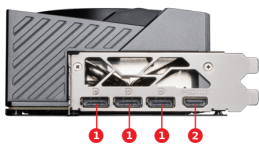

SPECIFICATIONS

Marketing Name	GeForce RTX™ 5090 32G GAMING TRIO OC
Model Name	G5090-32GTC
Graphics Processing Unit	NVIDIA® GeForce RTX™ 5090
Interface	PCI Express® Gen 5
Core Clocks	Extreme Performance: 2497 MHz (MSI Center) Boost: 2482 MHz (GAMING & SILENT Mode)
CUDA® CORES	21760 Units
Memory Speed	28 Gbps
Memory	32GB GDDR7
Memory Bus	512-bit
Output	DisplayPort x 3 (v2.1b) HDMI™ x 1 (As specified in HDMI™ 2.1b: up to 4K 480Hz or 8K 120Hz with DSC, Gaming VRR, HDR)
HDCP Support	Y
Power consumption	575 W
Power connectors	16-pin x 1 (ATX 3.1 PSU recommended)
Recommended PSU	1000 W
Card Dimension (mm)	359 x 149 x 70 mm
Weight (Card / Package)	2119 g / 2735 g
DirectX Version Support	12 Ultimate
OpenGL Version Support	4.6
Maximum Displays	4
G-SYNC® technology	Y
Digital Maximum Resolution	7680 x 4320

CONNECTIONS

1. DisplayPort
2. HDMI™

FEATURES

TRI FROZR 4

Upgraded fans, airflow control, and thermal design deliver superior cooling and quieter operation.

STORMFORCE FAN

Seven fan blades, claw texturing, and a circular arc are designed for optimal airflow with minimal noise.

Nickel-plated Copper Baseplate

Heat from the GPU and memory is swiftly captured by a nickel-plated copper baseplate and transferred.

Core Pipes

Core Pipes feature a square design to maximize contact with the GPU baseplate for optimal thermal management.

Metal Backplate

A reinforcing metal backplate with airflow vents and thermal pads enhances cooling.

Dual BIOS

Dual BIOS lets you set the priority to full performance in GAMING mode or low noise in SILENT mode.