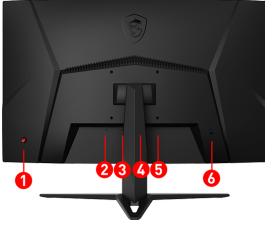

Note

Display Port: 1920 x 1080 (Up to 250Hz by DP overclocking)
HDMI™ 2.0: 1920 x 1080 (Up to 240Hz)
Adobe RGB, sRGB and DCI-P3 follow CIE1976 standard

CONNECTIONS

1. 5-way joystick navigator
2. 1 x DC Jack
3. 1 x Display Port 1.2a
4. 2 x HDMI™ 2.0
5. 1 x Earphone out
6. 1 x Kensington lock