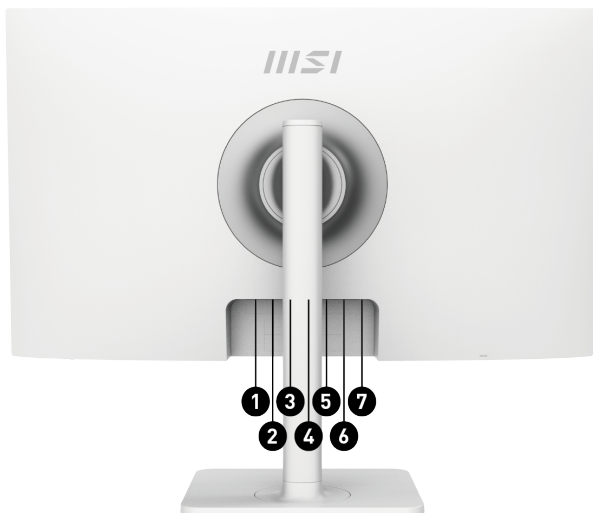

PATH TO THE FUTURE

The Most Efficient & Professional Monitor The MSI PRO MP273QP WQHD monitor, with DisplayPort & HDMI interfaces, is optimized for the finest image and color quality with an IPS grade panel. It is designed for your programming, coding & website design workspace. It not only makes every line & detail clear for your projects but also lets you enjoy the smoothest streaming & online video experience.

Picture and logos

SELLING POINTS

- 27-inch IPS panel with 178° Wide Viewing Angle designed for a truly premium quality picture.
- Red Dot Design Award 2021 Winner – Match the décor of your home or office with the most elegant & stylish design.
- TÜV certified display ensures the protection and health of eyesight.
- MSI EyesErgo technology with Anti-Flicker technology helps prevent eye strain and fatigue.
- Less Blue Light PRO technology simultaneously protects the eyes and preserves vivid colors & details.
- MSI Eye-Q Check helps have self-check eyes & reminds to take a rest while using the monitor for a long time.
- The stand is designed with ergonomic features, including tilt, swivel, height, and pivot adjustments.
- Exclusive ergonomic software: MSI Productivity Intelligence (P.I.) brings the most intuitive and efficient productivity.
- The KVM function allows the seamless control of multiple devices using a single set of keyboard, mouse, and Modern MD272 series monitor.
- 100 Hz refresh rate provides a better viewing experience.
- Built-in USB Type-C connection with 65W power delivery allows you to connect to and charge your devices effortlessly.
- Maintain versatility across various devices by utilizing multiple input sources, such as Type-C, HDMI™, and DP ports.
- Enjoy the cleanest environment with a convenient and re ...