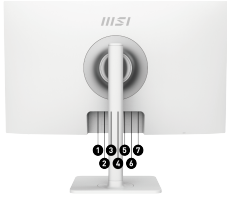

Note

HDMI™: 1920 x 1080 (Up to 100Hz)
DisplayPort: 1920 x 1080 (Up to 100Hz)
Type-C: 1920 x 1080 (Up to 100Hz)
HDR Ready
Adaptive-Sync Support

CONNECTIONS

1. 1x DC Jack
2. 1x Type C (DP Alternate)
3. 1x DisplayPort (1.2a)
4. 1x HDMI™ (1.4b)
5. 1x Headphone-out
6. 1x USB 2.0 Type B
7. 2x USB 2.0 Type A