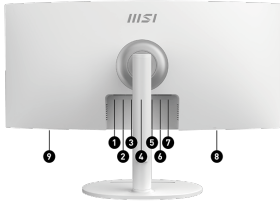

CERTIFICATES	CB/CE, Energy Star
VIDEO INPUT COMPATIBILITY	PC, Mac, PS5™, PS4™, Xbox, Mobile, Notebook *All trademarks and the registered trademarks are the property of their respective owners.
ACCESSORIES	1x DisplayPort 1.2a cable, 1x USB 3.2 Gen 1 Type-B to A cable, 1x Power Adaptor, 1x Power Cord, 1x Quick Guide, 4x VESA Wall Mount Screws
Note	HDMI™: 3440 x 1440 (Up to 100Hz) DisplayPort: 3440 x 1440 (Up to 120Hz) Type-C: 3440 x 1440 (Up to 120Hz) HDMI™ CEC Support Adobe RGB, DCI-P3 and sRGB follow CIE1976 Standard

CONNECTIONS

1. 1x DC Jack
2. 1x Headphone-out
3. 2x HDMI 2.0b
4. 1x DisplayPort 1.4a
5. 1x Type-C (DP Alt.) w/ 98W PD
6. 1x USB 5Gbps Type-B
7. 2x USB 5Gbps Type-A
8. 1x Kensington Lock
9. OSD Button