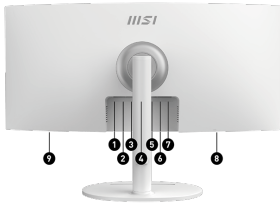

CERTIFICATES	CB/CE
Compatibility	PC, Mac, PS5™, PS4™, Xbox, Mobile, Notebook *All trademarks and the registered trademarks are the property of their respective owners.
NOTE	HDMI™: 3440 x 1440 (Up to 100Hz) DisplayPort: 3440 x 1440 (Up to 120Hz) Type-C: 3440 x 1440 (Up to 120Hz) HDMI™ CEC Support Adobe RGB, DCI-P3 and sRGB follow CIE1976 Standard
ACCESSORIES	1x DisplayPort 1.2a cable, 1x USB 3.2 Gen 1 Type-B to A cable, 1x Power Adaptor, 1x Power Cord, 1x Quick Guide, 4x VESA Wall Mount Screws

CONNECTIONS

1. 1x DC Jack
2. 1x Headphone-out
3. 2x HDMI 2.0b
4. 1x DisplayPort 1.4a
5. 1x Type-C (DP Alt.) w/ 98W PD
6. 1x USB 5Gbps Type-B
7. 2x USB 5Gbps Type-A
8. 1x Kensington Lock
9. OSD Button