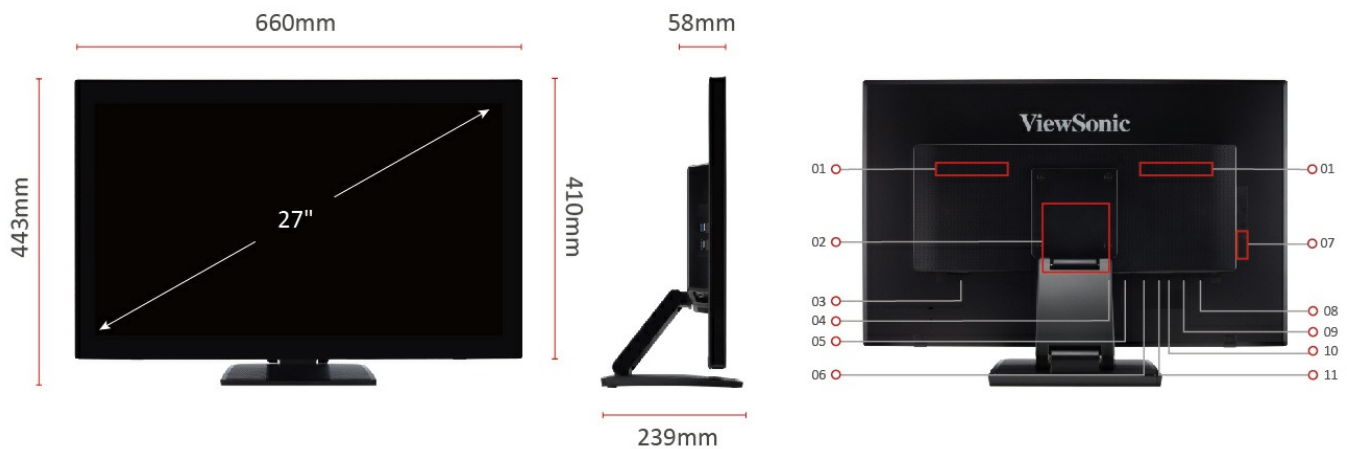

Enhanced Viewing Comfort

Flicker-Free Technology and a Blue Light Filter help to eliminate eyestrain from extended viewing periods.

Blue Light Filter, Flicker-Free

VESA-Compatible Mount

Mount the monitor as you see fit using its convenient VESA-compatible mount design.
100mm x 100mm

1. Internal Speakers
2. VESA Compatible(Wall Mount 100x100mm)
3. AC In
4. DisplayPort
5. HDMI

6. VGA
7. USB Down Stream X 2
8. USB Up Stream
9. RS232
10. Earphone
11. Audio In

Technical Specifications

DISPLAY	Display Size (in.)	27
	Viewable Area (in.)	27
	Panel Type	VA Technology
	Resolution	1920 x 1080
	Resolution Type	FHD
	Static Contrast Ratio	3,000:1 (typ)
	Dynamic Contrast Ratio	50M:1
	Light Source	LED
	Colours	16.7M
	Colour Space Support	8 bit (6 bit + Hi-FRC)
	Brightness	230 cd/m ²
	Aspect Ratio	16:9
	Response Time (Typical GTG)	12ms
	Response Time (GTG w/OD)	6ms
	Viewing Angles	178° horizontal, 178° vertical
	Backlight Life (Hours):	30000 Hrs (Min)
	Curvature:	Flat
	Refresh Rate (Hz):	60
	Blue Light Filter:	Yes
	Flicker-Free:	Yes
	Colour Gamut:	NTSC: 72% size (Typ)
	Pixel Size:	0.311 mm (H) x 0.311 mm (V)
	Touch Screen:	Projected capacitive, 10-point multi touch
Surface Treatment:	Anti-Glare, Hard Coating (≥6H)	
Compatibility	PC Resolution (max)	1920x1080
	Mac® Resolution (max)	1920x1080
	PC Operating System	Windows 7/8.1/10 certified; macOS tested
	Mac® Resolution (min)	1920x1080
Connector	VGA	1
	USB 3.0 Type A	2
	USB 3.0 Type B	1
	3.5mm Audio In	1
	3.5mm Audio Out	1
	Display Port	1
	Power in	3-pin Socket (IEC C14 / CEE22)
	RS232 In	1