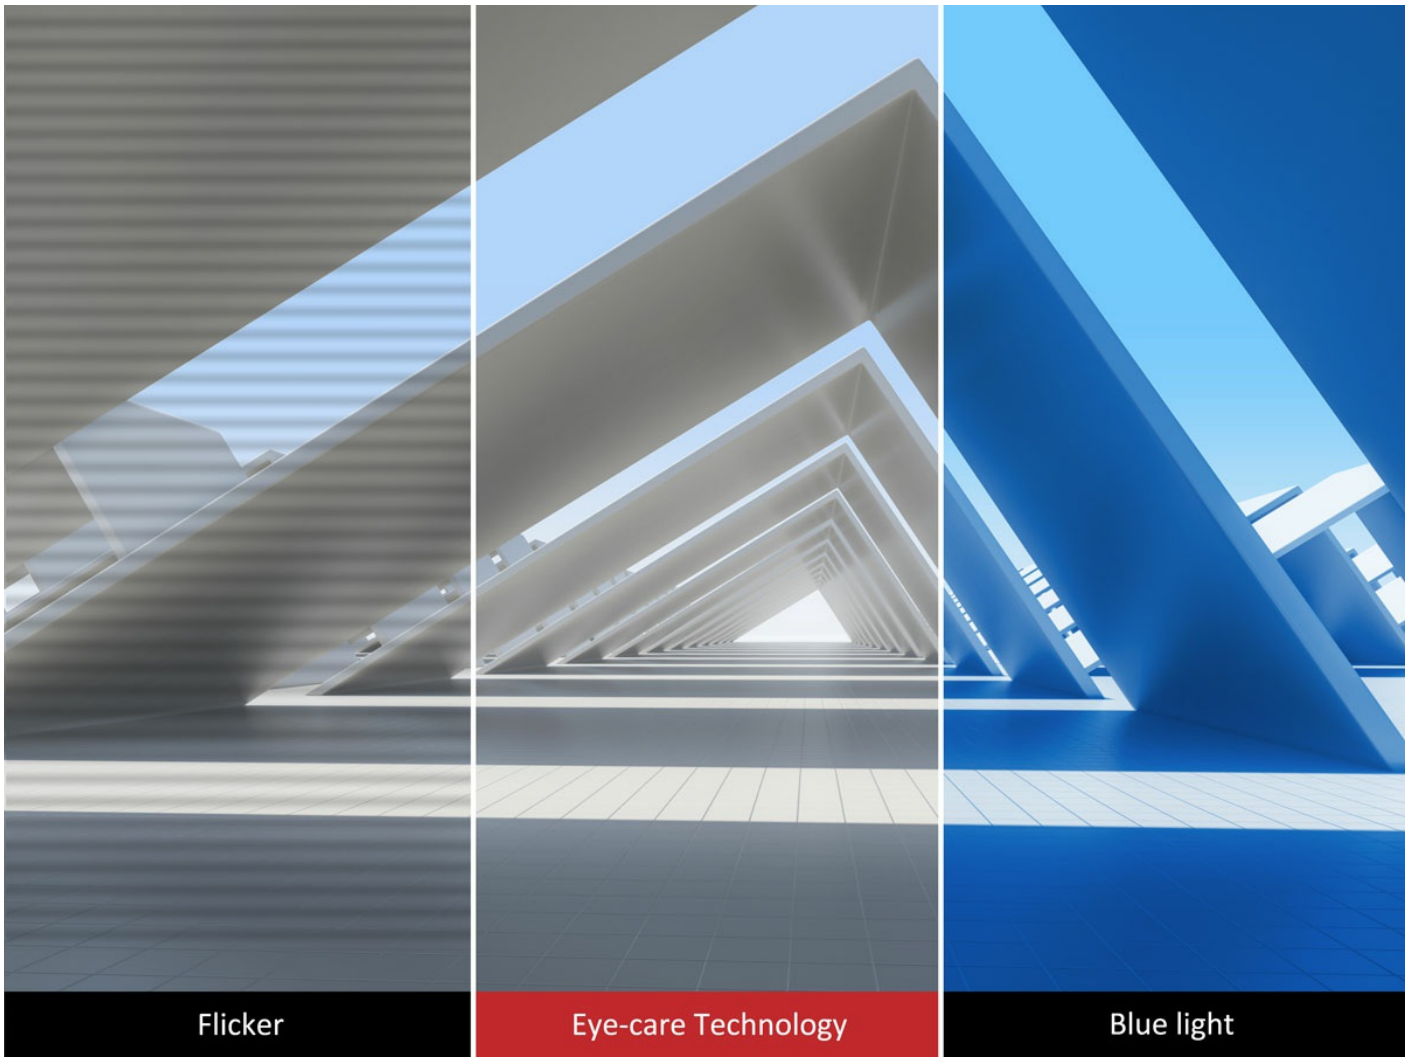

A superior MEGA dynamic contrast ratio better defines the relationship between the darkest and brightest colours, ensuring that this monitor delivers an incredibly immersive experience with accurate, rich, and vibrant images.

HDMI CEC, RS232

HDMI CEC

RS232

Dual Integrated Speakers

Designed with dual integrated speakers, this monitor combines incredible screen performance

with stereo sound for an immersive multimedia experience.

Enhanced Viewing Comfort

Flicker-Free Technology and a Blue Light Filter help to eliminate eyestrain from extended viewing periods.

Blue Light Filter, Flicker-Free

VESA-Compatible Mount

Mount the monitor as you see fit using its convenient VESA-compatible mount design.
100mm x 100mm