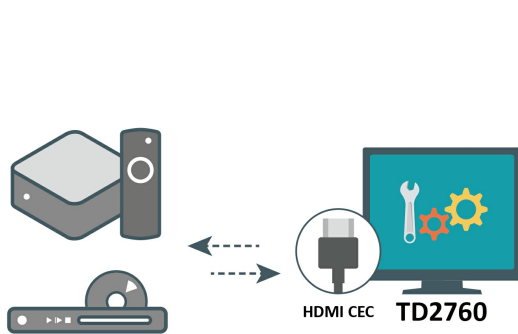

*Supports Windows 7/8/10, the latest Linux Kernel 4.X/3.X, the latest Chrome version, and Android 6.0 & 7.0

Windows 7/8/10, Linux, Chrome, Android

Windows 10

Linux™

Control Multiple Devices

RS232 offers local control for set-top boxes, and other RS232 connected devices. The HDMI CEC functionality offers local control of DVD players, sound systems, and other HDMI connected devices directly through the display.

HDMI CEC, RS232

HDMI CEC

RS232

Dual Integrated Speakers

Designed with dual integrated speakers, this monitor combines incredible screen performance

with stereo sound for an immersive multimedia experience.