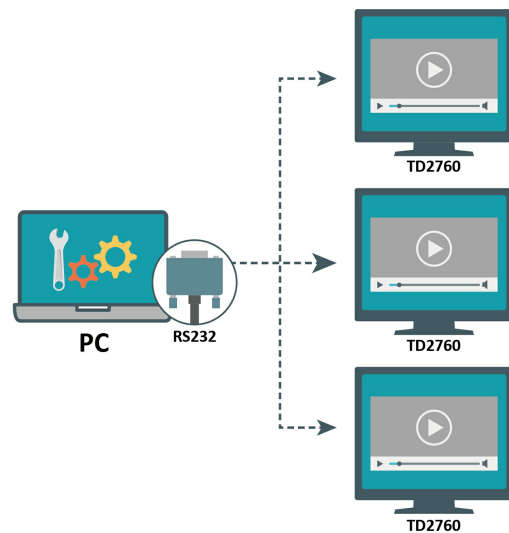

Tilt, Raise, Lay flat

Versatile Connectivity

DisplayPort, HDMI, and VGA inputs give you the freedom to connect your monitor to a variety of devices.

DisplayPort, VGA, HDMI

DisplayPort

VGA

HDMI

Mega Dynamic Contrast Ratio

*Supports Windows 7/8/10, the latest Linux Kernel 4.X/3.X, the latest Chrome version, and Android 6.0 & 7.0

Windows 7/8/10, Linux, Chrome, Android

Windows 10

Linux™

Control Multiple Devices

RS232 offers local control for set-top boxes, and other RS232 connected devices. The HDMI CEC functionality offers local control of DVD players, sound systems, and other HDMI connected devices directly through the display.

HDMI CEC, RS232

HDMI CEC

RS232

Dual Integrated Speakers

Designed with dual integrated speakers, this monitor combines incredible screen performance

with stereo sound for an immersive multimedia experience.