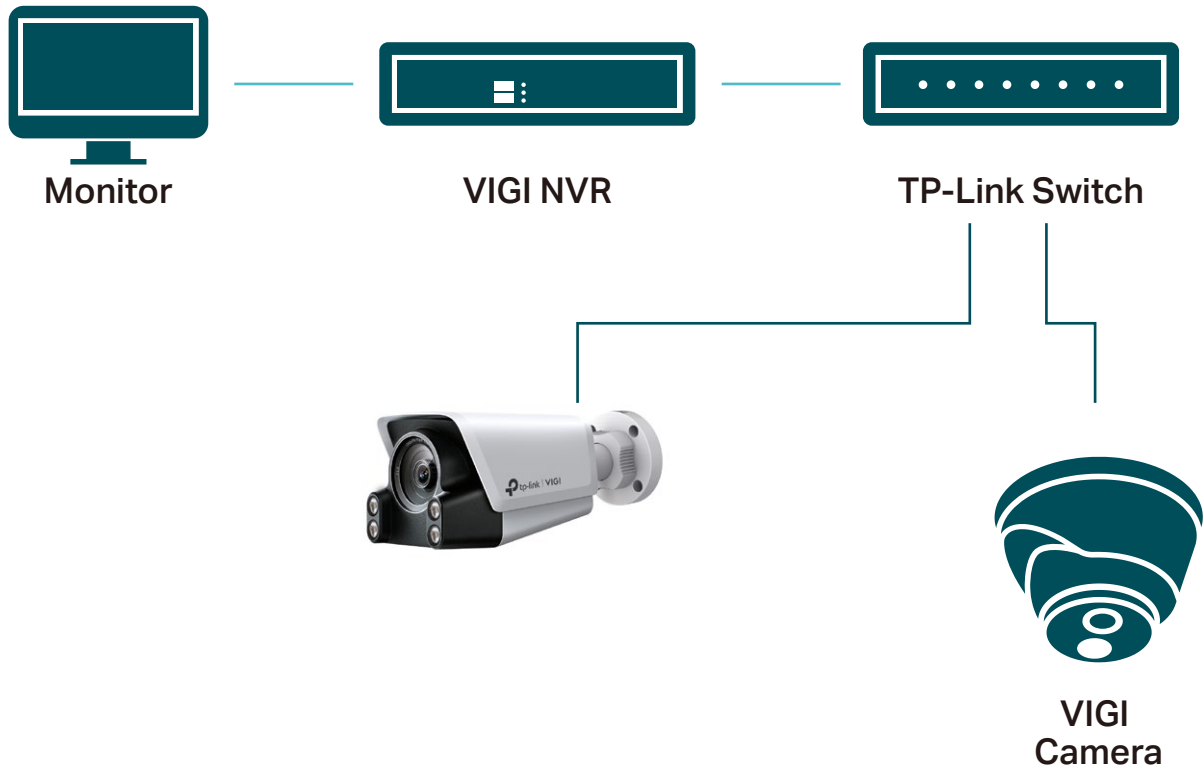

Object Removal
Detection

Region Exiting
Detection

Line-Crossing

Camera Tampering

Object Abandoned
Detection

Region Entering
Detection

// VIGI Surveillance Solution

The VIGI professional surveillance system by TP-Link is dedicated to protecting the business that you've worked hard to build—whenever, wherever.

Outstanding functions, reliable quality guarantees, and simplified installation work together to ensure your business stays safe and sound.

// Flexible Installation

Find the perfect vantage point by simply securing your camera to the ceiling, wall, or pole**.

// Build Features

[§]SD card is not included.

// Specifications

Camera	
Product Model	VIGI C340S
Image Sensor	1/1.8" Progressive Scan CMOS
Min. Illumination	Color: 0.0005 Lux; 0 Lux with white light
Day & Night Mechanism	N/A
Day/Night Switch	Unified/ Scheduled/ Auto
Lens	
Focal Length	4 mm
Aperture	4 mm: F1.0
Focus	Fixed
FOV	4mm Horizontal FOV: 95.2°, Vertical FOV: 50.6°, Diagonal FOV: 114.7°
Lens Mount	M16*P 0.5
DORI Distance	4 mm: <ul style="list-style-type: none">• Detect: 70 m (231 ft)• Observe: 29 m (96 ft)• Recognize: 14 m (46 ft)• Identify: 7 m (23 ft)
Angle Adjustment (Manual)	
Range	Pan: 0° to 360°, Tilt: 0° to 90°, Rotation: 0° to 360°
Illuminator	
IR LED	N/A
White LED	<ul style="list-style-type: none">• Quantity: 4• Range: 98.43ft (30m)
Illuminator On/Off Control	Auto/Scheduled/Always on/Always off
Video	
Max. Resolution	2688 x 1520