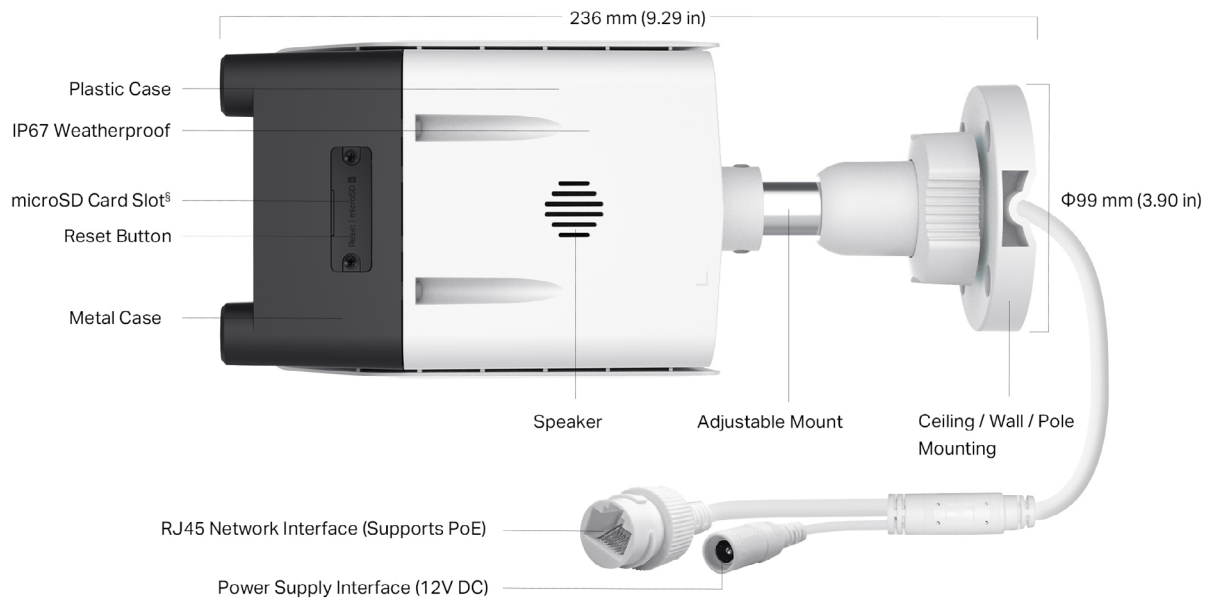

Outstanding functions, reliable quality guarantees, and simplified installation work together to ensure your business stays safe and sound.

// Flexible Installation

Find the perfect vantage point by simply securing your camera to the ceiling, wall, or pole**.

// Build Features

[§]SD card is not included.

// Specifications

Camera	
Product Model	VIGI C340S
Image Sensor	1/1.8" Progressive Scan CMOS
Min. Illumination	Color: 0.0005 Lux; 0 Lux with white light
Day & Night Mechanism	N/A
Day/Night Switch	Unified/ Scheduled/ Auto
Lens	
Focal Length	4 mm
Aperture	4 mm: F1.0
Focus	Fixed
FOV	4mm Horizontal FOV: 95.2°, Vertical FOV: 50.6°, Diagonal FOV: 114.7°
Lens Mount	M16*P 0.5
DORI Distance	4 mm: <ul style="list-style-type: none">• Detect: 70 m (231 ft)• Observe: 29 m (96 ft)• Recognize: 14 m (46 ft)• Identify: 7 m (23 ft)
Angle Adjustment (Manual)	
Range	Pan: 0° to 360°, Tilt: 0° to 90°, Rotation: 0° to 360°
Illuminator	
IR LED	N/A
White LED	<ul style="list-style-type: none">• Quantity: 4• Range: 98.43ft (30m)
Illuminator On/Off Control	Auto/Scheduled/Always on/Always off
Video	
Max. Resolution	2688 x 1520