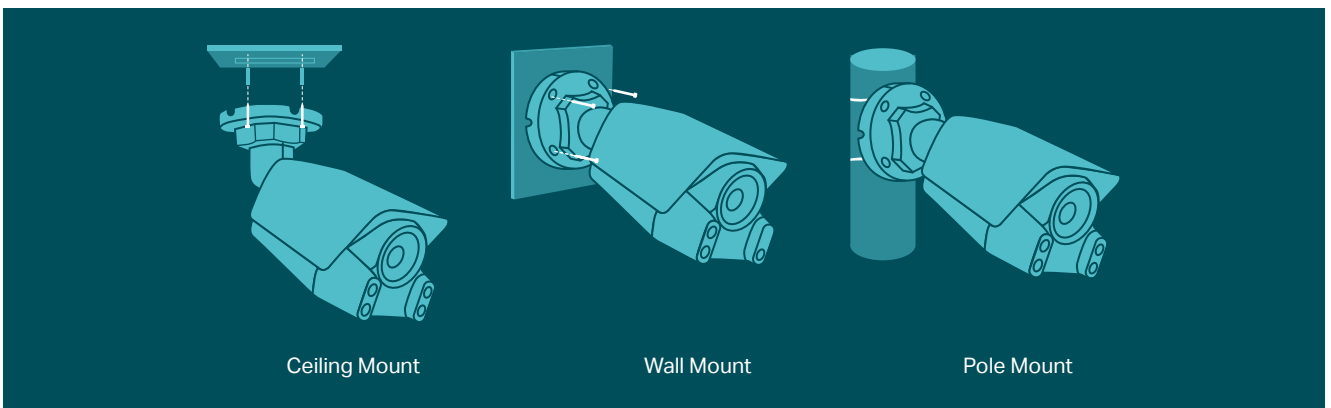

Object Removal
Detection

Region Exiting
Detection

Line-Crossing

Camera Tampering

Object Abandoned
Detection

Region Entering
Detection

// VIGI Surveillance Solution

The VIGI professional surveillance system by TP-Link is dedicated to protecting the business that you've worked hard to build—whenever, wherever.

Outstanding functions, reliable quality guarantees, and simplified installation work together to ensure your business stays safe and sound.

// Flexible Installation

Find the perfect vantage point by simply securing your camera to the ceiling, wall, or pole**.

// Build Features

[§]SD card is not included.

// Specifications

Camera	
Product Model	VIGI C340S
Image Sensor	1/1.8" Progressive Scan CMOS
Min. Illumination	Color: 0.0005 Lux; 0 Lux with white light
Day & Night Mechanism	N/A
Day/Night Switch	Unified/ Scheduled/ Auto
Lens	
Focal Length	4 mm
Aperture	4 mm: F1.0
Focus	Fixed
FOV	4mm Horizontal FOV: 95.2°, Vertical FOV: 50.6°, Diagonal FOV: 114.7°
Lens Mount	M16*P 0.5
DORI Distance	4 mm: <ul style="list-style-type: none">• Detect: 70 m (231 ft)• Observe: 29 m (96 ft)• Recognize: 14 m (46 ft)• Identify: 7 m (23 ft)
Angle Adjustment (Manual)	
Range	Pan: 0° to 360°, Tilt: 0° to 90°, Rotation: 0° to 360°
Illuminator	
IR LED	N/A
White LED	<ul style="list-style-type: none">• Quantity: 4• Range: 98.43ft (30m)
Illuminator On/Off Control	Auto/Scheduled/Always on/Always off
Video	
Max. Resolution	2688 x 1520